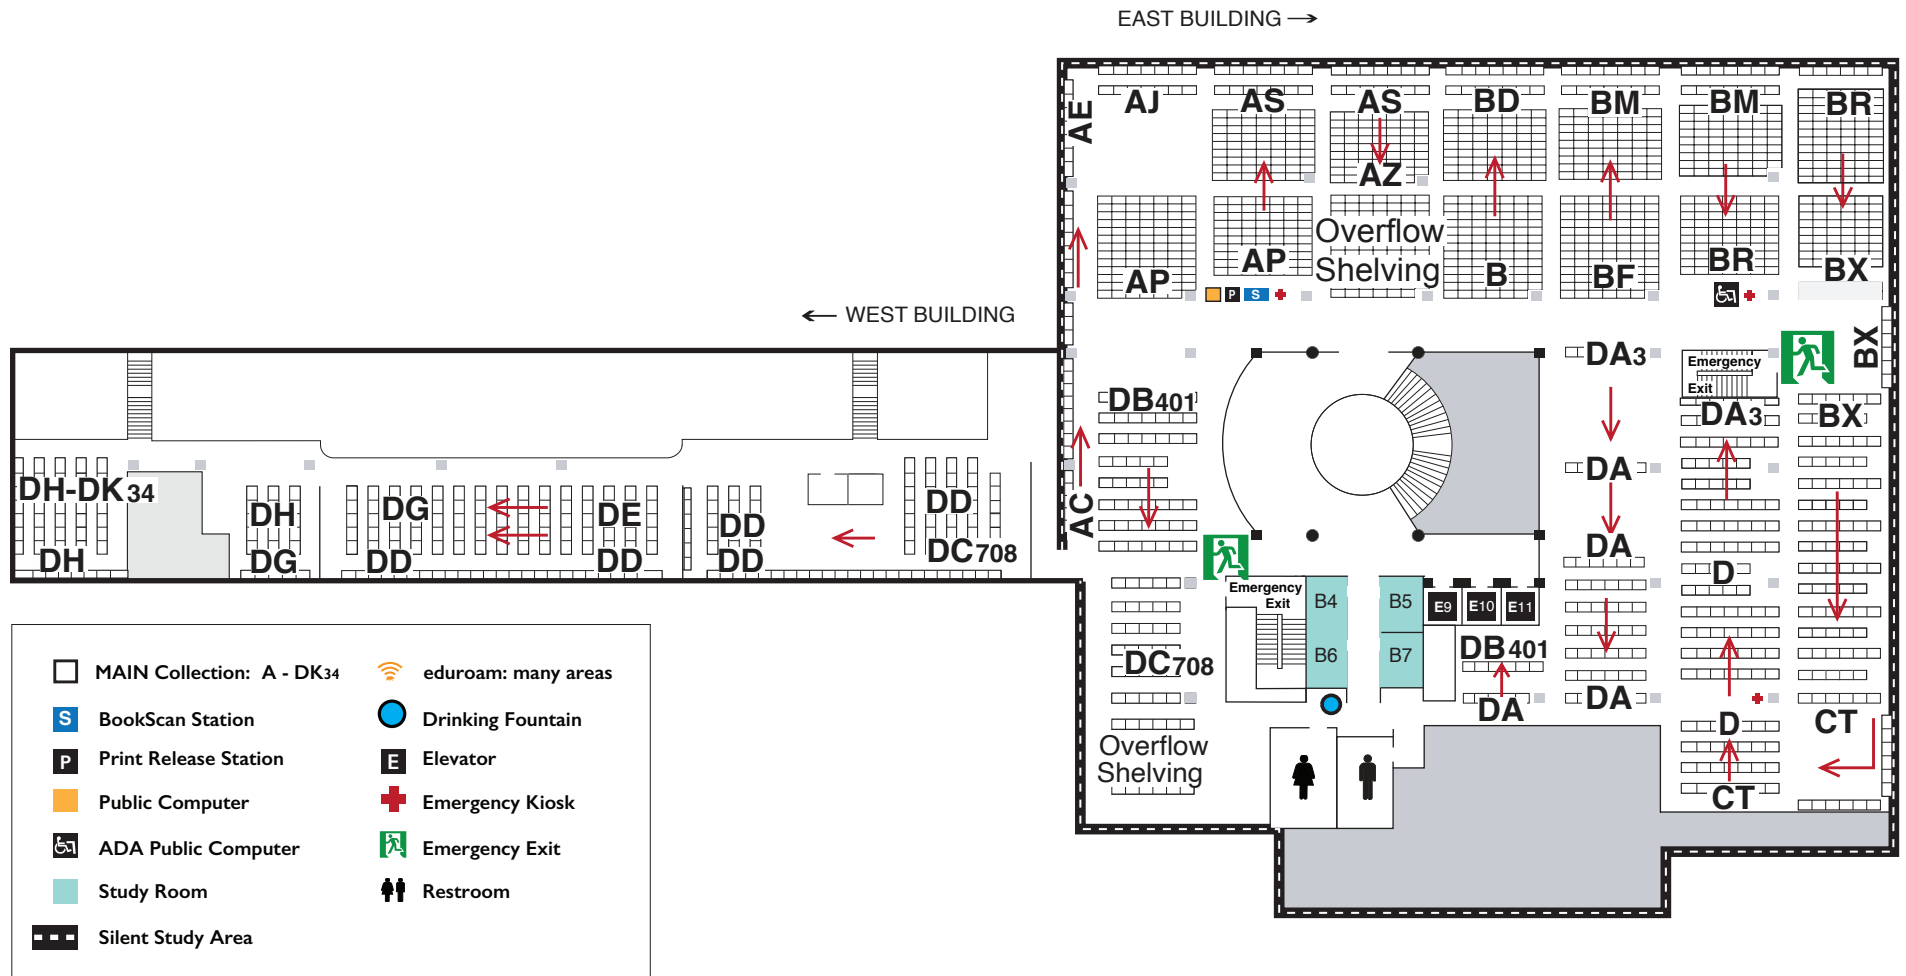

MAIN (GARDNER) STACKS

LEVEL A

MAIN (GARDNER) STACKS

LEVEL B

MAIN (GARDNER) STACKS

LEVEL D

← WEST BUILDING EAST BUILDING →

MAIN Collection: JN - ZA	Public Computer	Elevator
Folios: fffA - fffZ, fFA - ffZ, fA - fZ	ADA Public Computer	Emergency Kiosk
IPs	Study Room	Emergency Exit
BookScan Station	eduroam: many areas	Restroom
Print Release Station	Drinking Fountain	