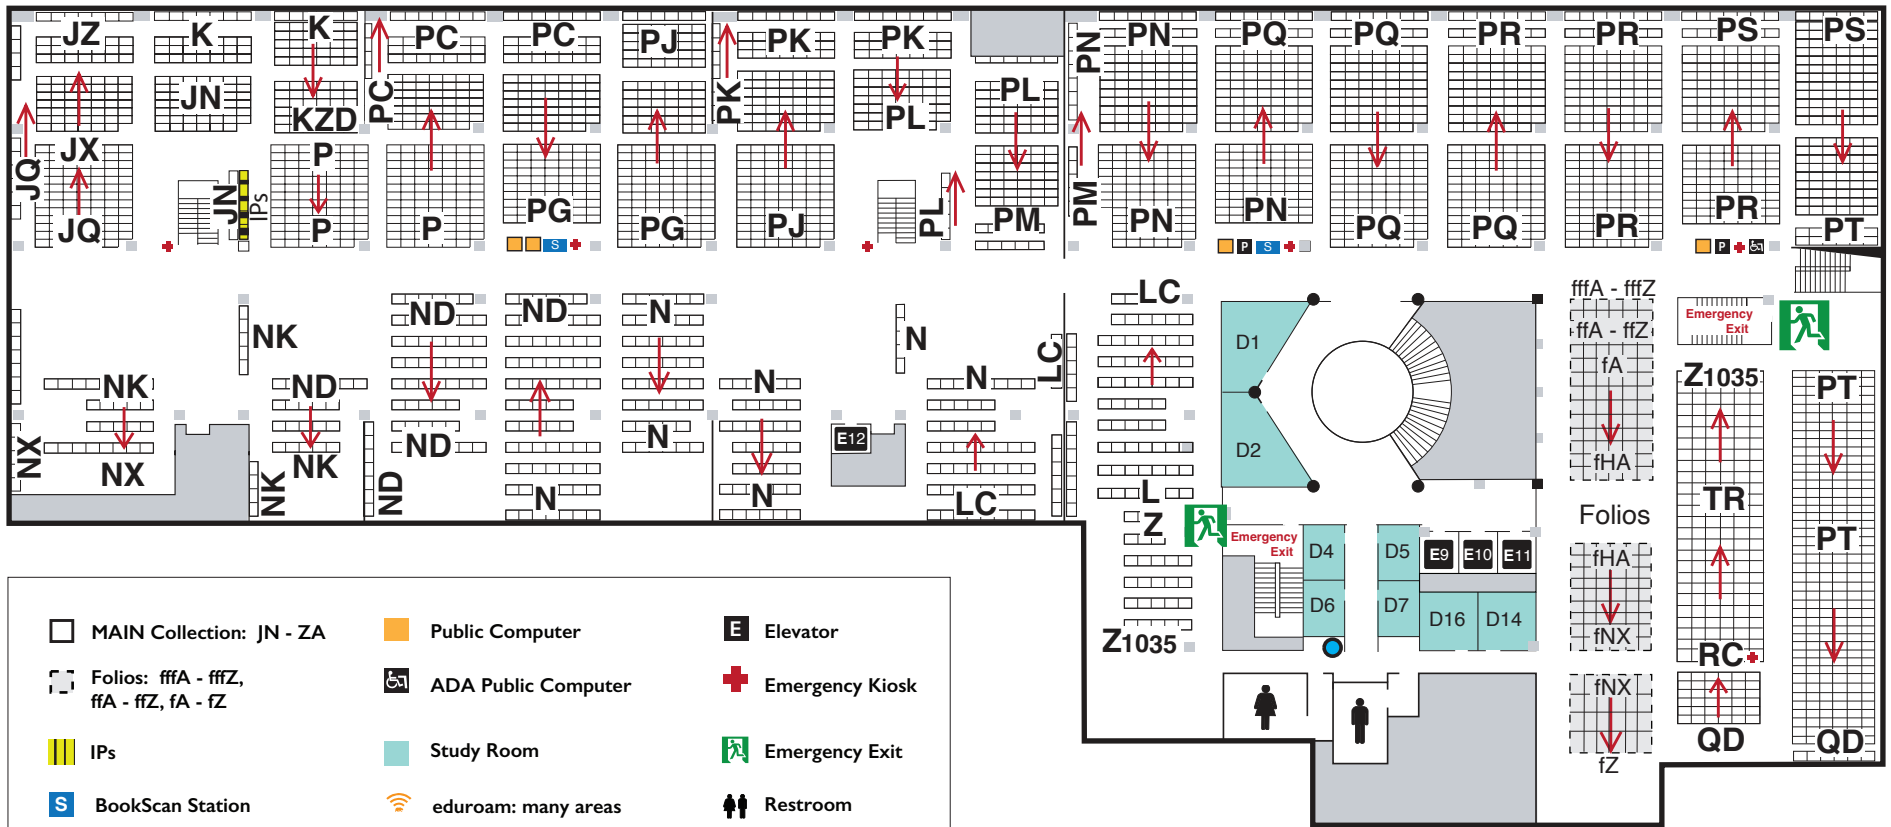

MAIN (GARDNER) STACKS

LEVEL A

MAIN (GARDNER) STACKS

LEVEL B

MAIN (GARDNER) STACKS

LEVEL D

← WEST BUILDING EAST BUILDING →

MAIN Collection: JN - ZA	Public Computer	Elevator
Folios: fffA - fffZ, fFA - ffZ, fA - fZ	ADA Public Computer	Emergency Kiosk
IPs	Study Room	Emergency Exit
BookScan Station	eduroam: many areas	Restroom
Print Release Station	Drinking Fountain	