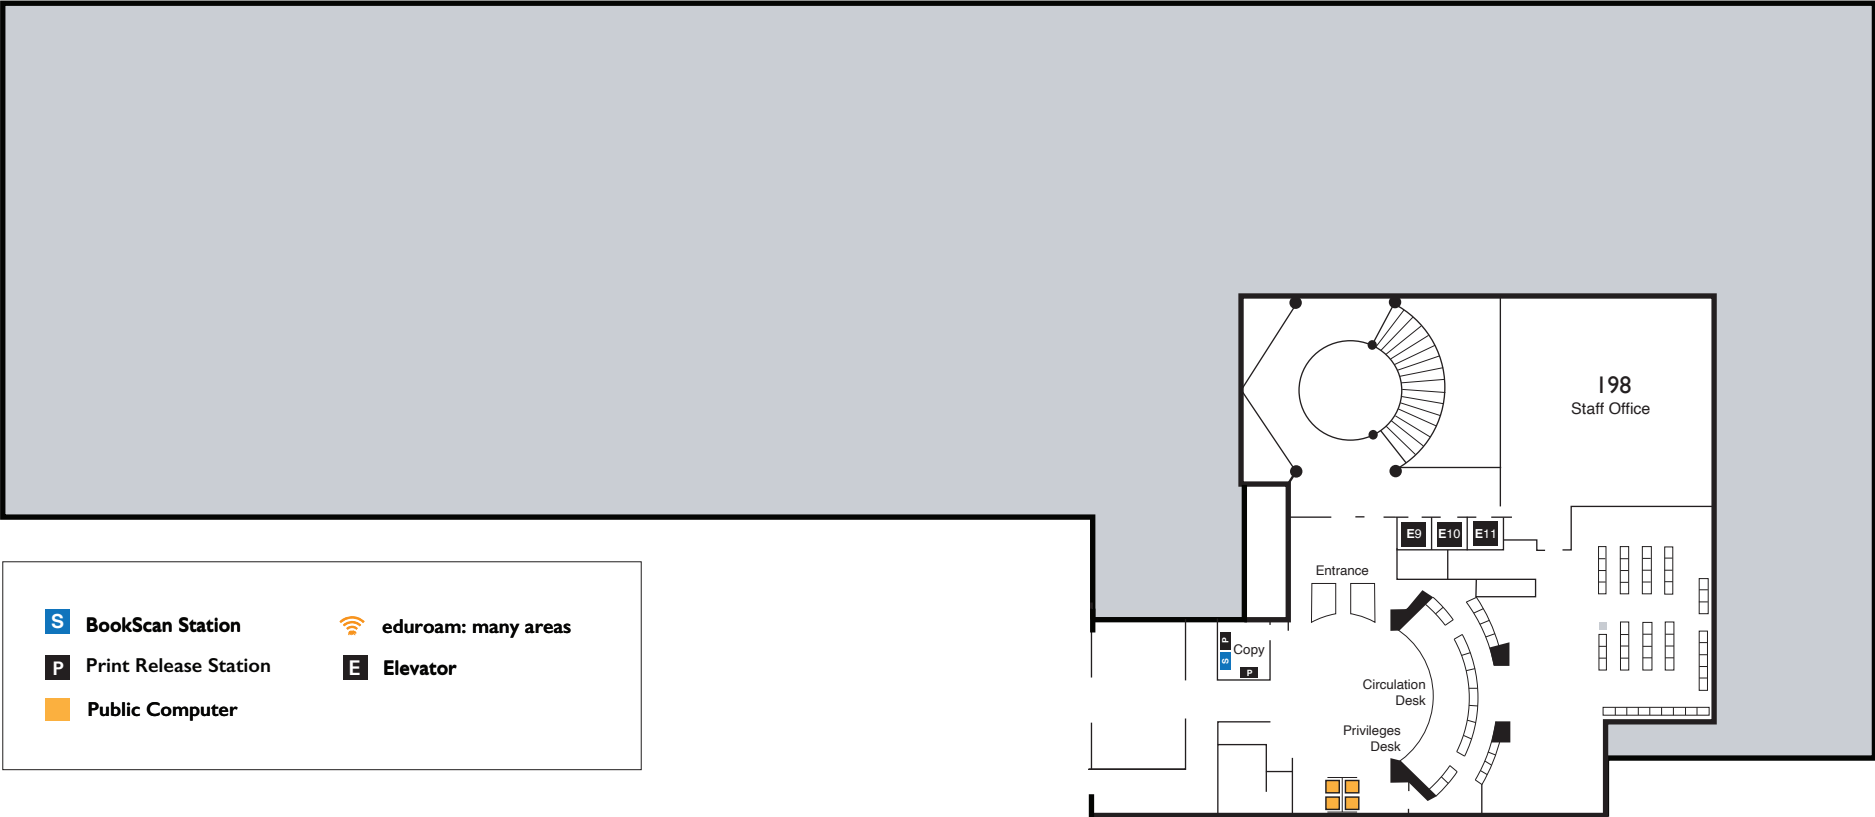

MAIN (GARDNER) STACKS

LEVEL A

MAIN (GARDNER) STACKS

LEVEL B

MAIN (GARDNER) STACKS

LEVEL D

← WEST BUILDING EAST BUILDING →

MAIN Collection: JN - ZA	Public Computer	Elevator
Folios: fffA - fffZ, fFA - ffZ, fA - fZ	ADA Public Computer	Emergency Kiosk
IPs	Study Room	Emergency Exit
BookScan Station	eduroam: many areas	Restroom
Print Release Station	Drinking Fountain	