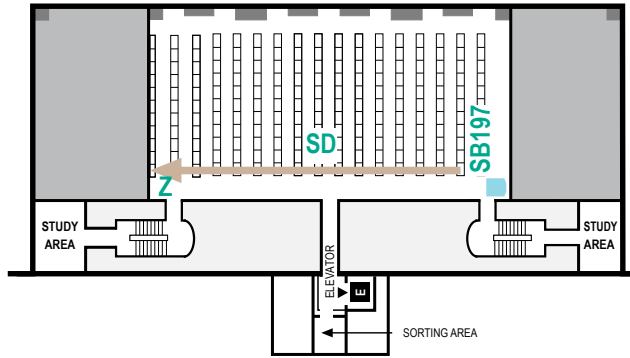

MARIAN KOSHLAND BIOSCIENCE, NATURAL RESOURCES & PUBLIC HEALTH LIBRARY

UPPER MEZZANINE

SB197 - Z

RESTROOMS

Exit the library, go down the stairs, turn left.

DRINKING FOUNTAINS

Exit the library, turn right.

LOWER MEZZANINE

RC601 - SB196

Library Conference Room
Group Study Rooms

FOOD and DRINK

are not allowed inside the library.

ENTRY FLOOR

A - RC600

Library Training Room

■ FULL ACCESS COMPUTERS