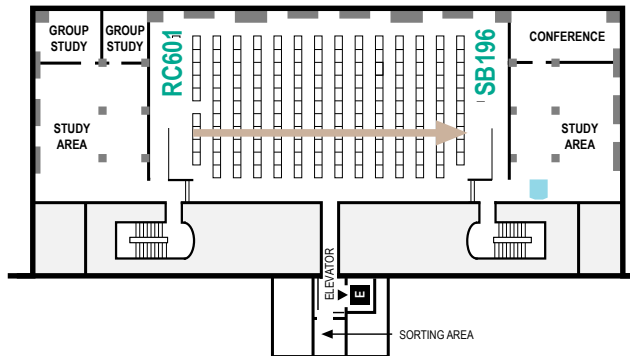

MARIAN KOSHLAND BIOSCIENCE, NATURAL RESOURCES & PUBLIC HEALTH LIBRARY

UPPER MEZZANINE

SB197 - Z

RESTROOMS

Exit the library, go down the stairs, turn left.

DRINKING FOUNTAINS

Exit the library, turn right.

LOWER MEZZANINE

RC601 - SB196

Library Conference Room
Group Study Rooms

FOOD and DRINK

are not allowed inside the library.

ENTRY FLOOR

A - RC600

Library Training Room

■ FULL ACCESS COMPUTERS