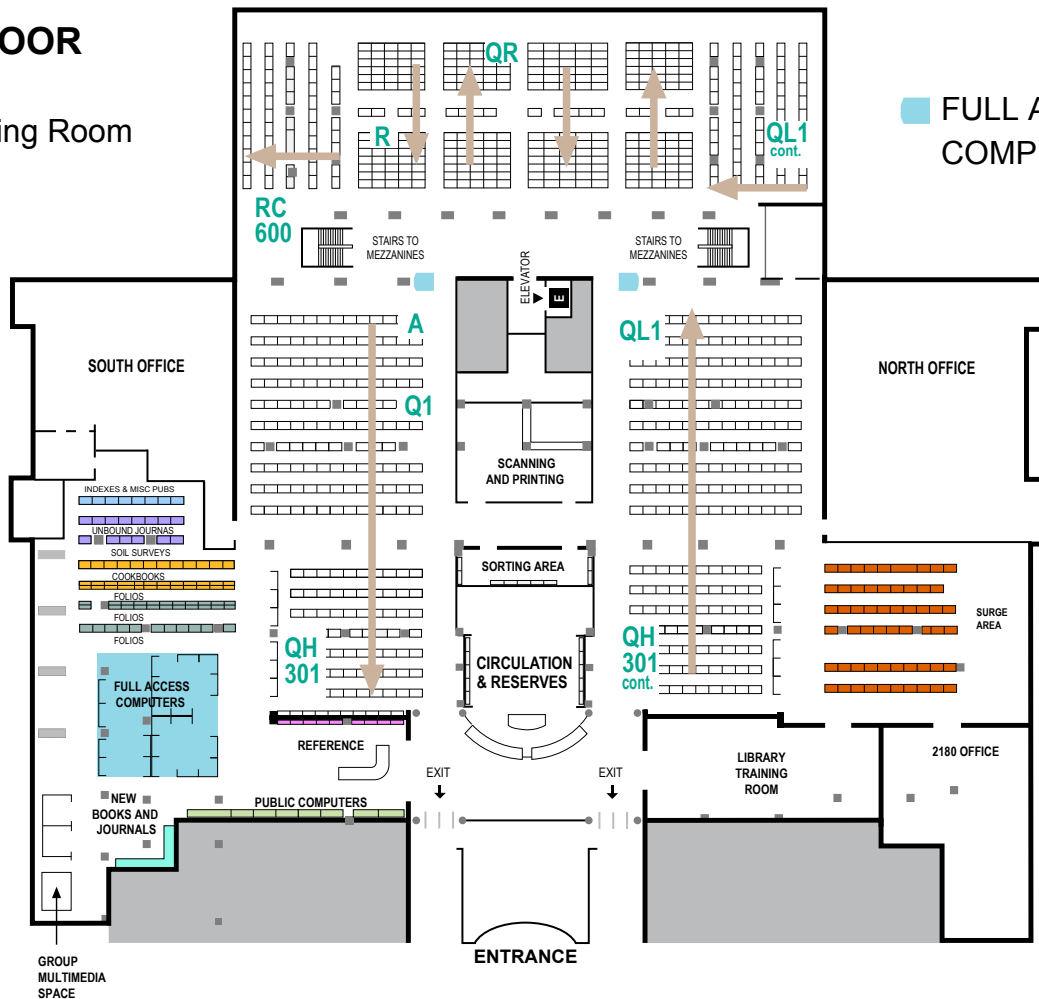

MARIAN KOSHLAND BIOSCIENCE, NATURAL RESOURCES & PUBLIC HEALTH LIBRARY

UPPER MEZZANINE

SB197 - Z

RESTROOMS

Exit the library, go down the stairs, turn left.

DRINKING FOUNTAINS

Exit the library, turn right.

LOWER MEZZANINE

RC601 - SB196

Library Conference Room
Group Study Rooms

FOOD and DRINK

are not allowed inside the library.

ENTRY FLOOR

A - RC600

Library Training Room

■ FULL ACCESS COMPUTERS