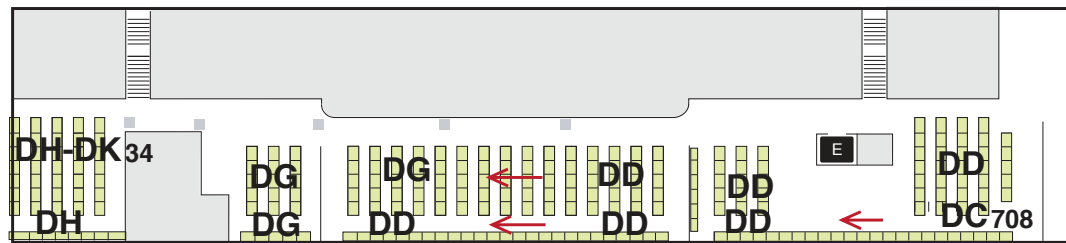

# GARDNER (MAIN) STACKS

## LEVEL B

MAIN Collection: A - DK34	Study Rooms
BookScan Station	Restrooms
Public Computers	Drinking Fountain
ADA Public Computer	Emergency Kiosk
Print Release Station	Emergency Exit
Elevator	Silent Study Zone
AirBears2: many areas	