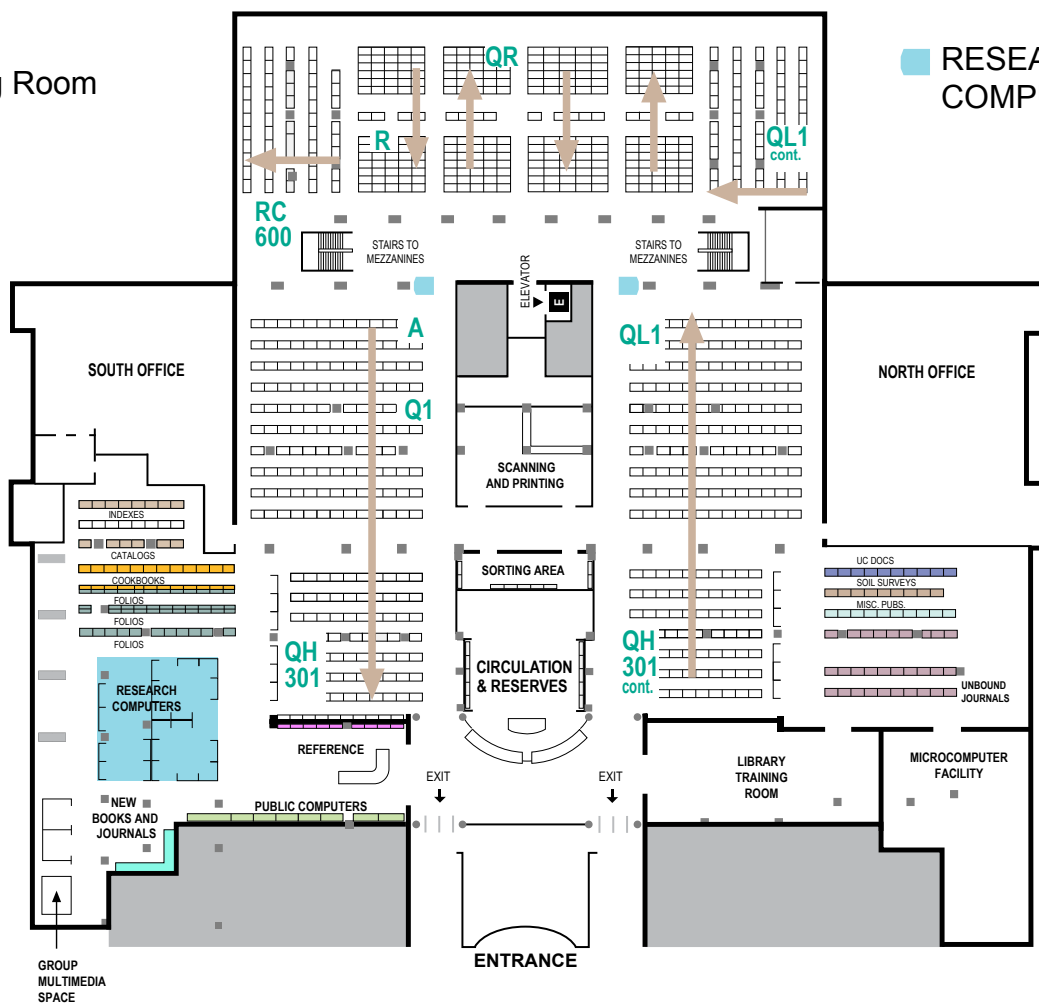

## DRINKING FOUNTAINS

Exit the library, turn right.

## LOWER MEZZANINE

RC601 - SB280

Library Conference Room

Group Study Rooms

## ENTRY FLOOR

A - RC600

Library Training Room

■ RESEARCH COMPUTERS