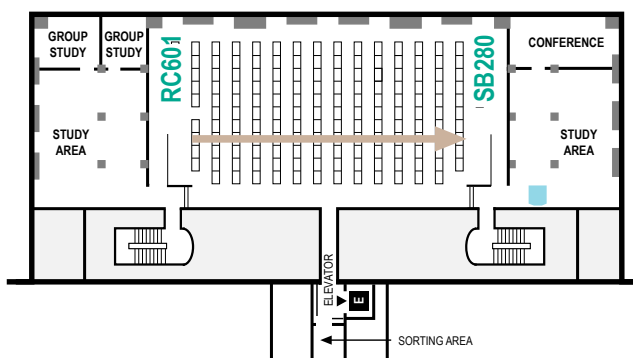

## DRINKING FOUNTAINS

Exit the library, turn right.

## LOWER MEZZANINE

RC601 - SB280

Library Conference Room

Group Study Rooms