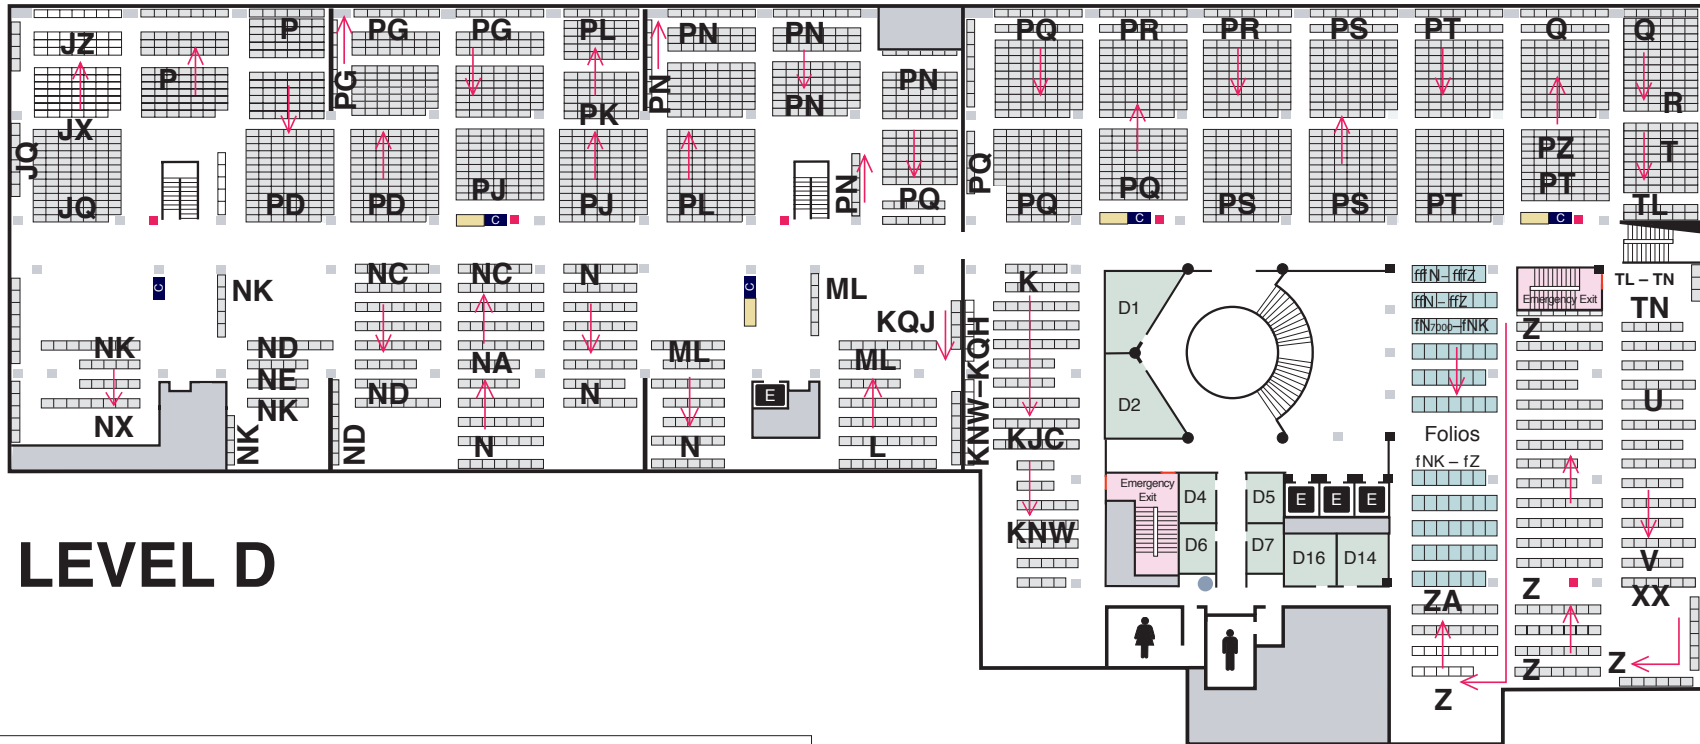

# GARDNER (MAIN) STACKS

UNIVERSITY OF CALIFORNIA, BERKELEY

← WEST BUILDING      EAST BUILDING →

## LEVEL D

MAIN Collection: JX – Z	Study Rooms
Folios: fN – ffZ	Restrooms
Copier	Drinking Fountain
Computer Catalogs	Emergency Kiosk
Elevator	Emergency Exit
AirBears: many areas	