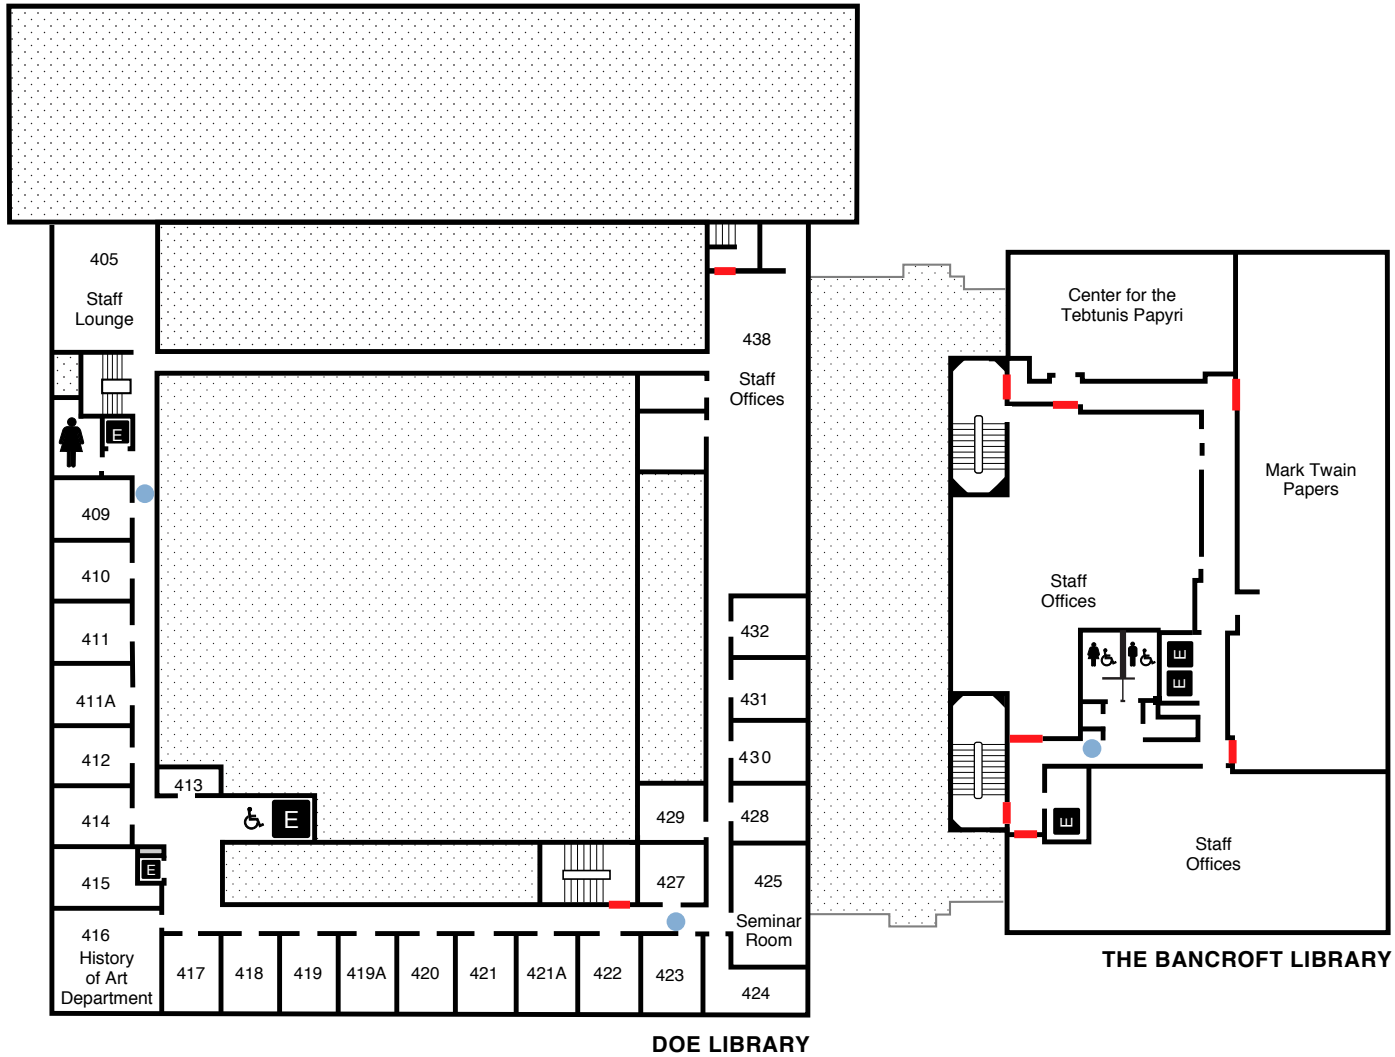

DOE LIBRARY AND ANNEX

UNIVERSITY OF CALIFORNIA, BERKELEY

FLOOR 4

- Access
- Change Machine
- Copier
- Copier/Printer
- Copy Card Machine
- Drinking Fountain
- Elevator
- Microform Reader/Printer
- Pay/Campus Phone
- Research Computer
- Restrooms / ADA
- Emergency Exit