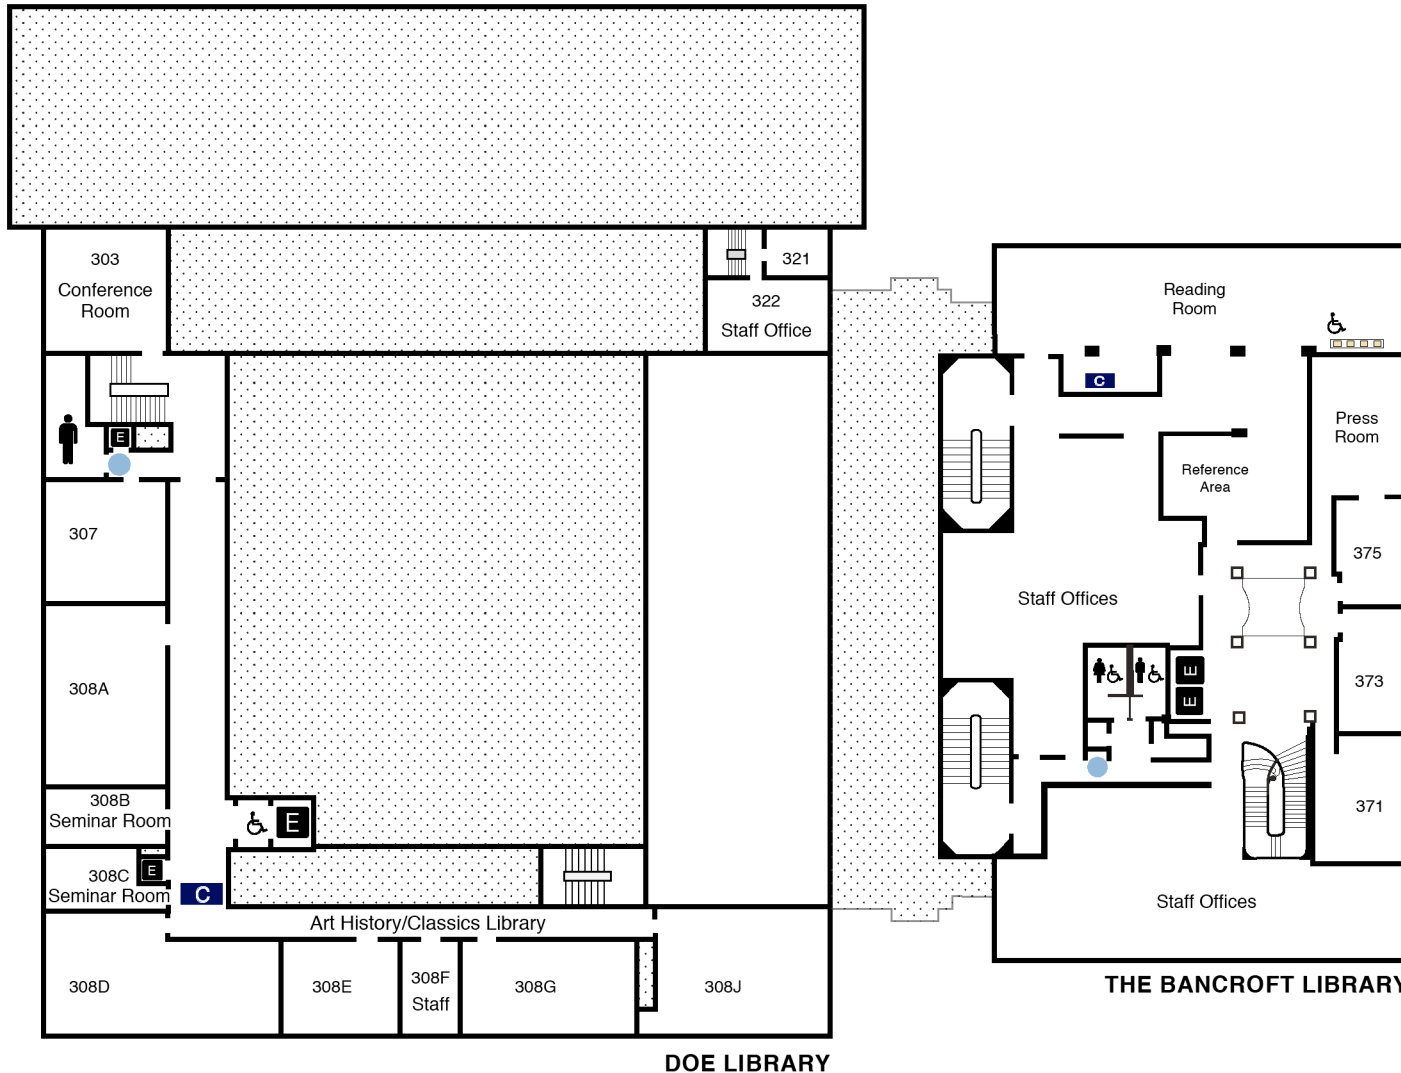

DOE LIBRARY AND ANNEX

UNIVERSITY OF CALIFORNIA, BERKELEY

FLOOR 3

-  Access
-  AirBears: many areas
-  Change Machine
-  Copier
-  Copier/Printer
-  Copy Card Machine
-  Drinking Fountain
-  Elevator
-  Microform Reader/Printer
-  Pay/Campus Phone
-  Research Computer
-  Restrooms / ADA