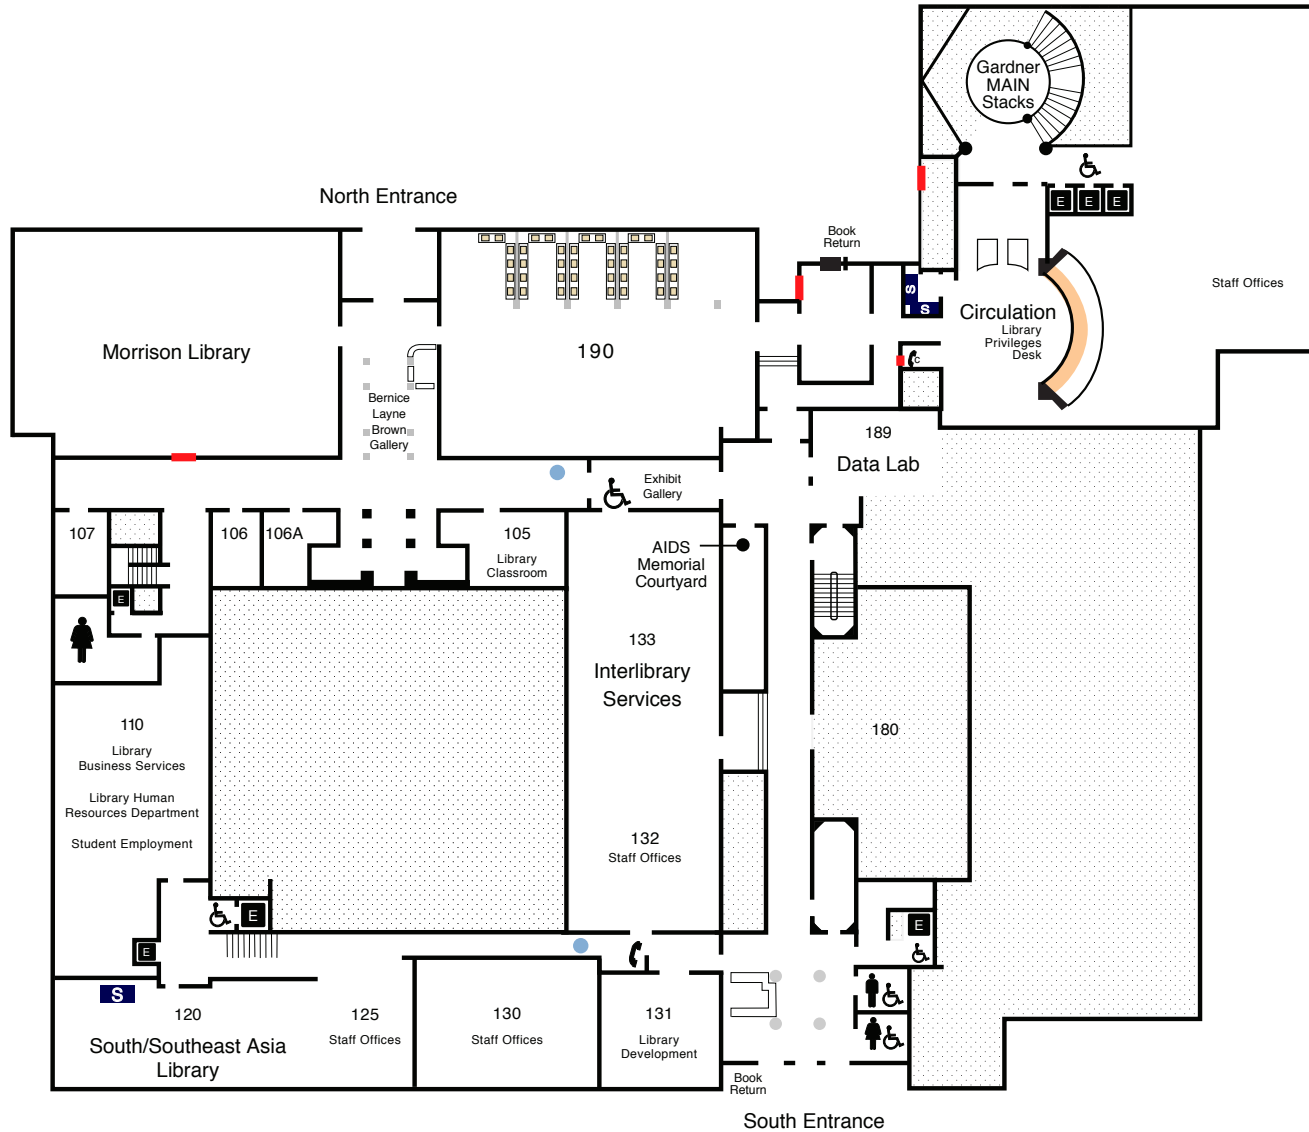

DOE / DOE ANNEX LIBRARY

-  Access
-  BookScan Station
-  Drinking Fountain
-  Elevator
-  Microform Reader/Printer
-  Pay/Campus Phone
-  Research Computer
-  Restrooms / ADA
-  Emergency Exit

FLOOR 1